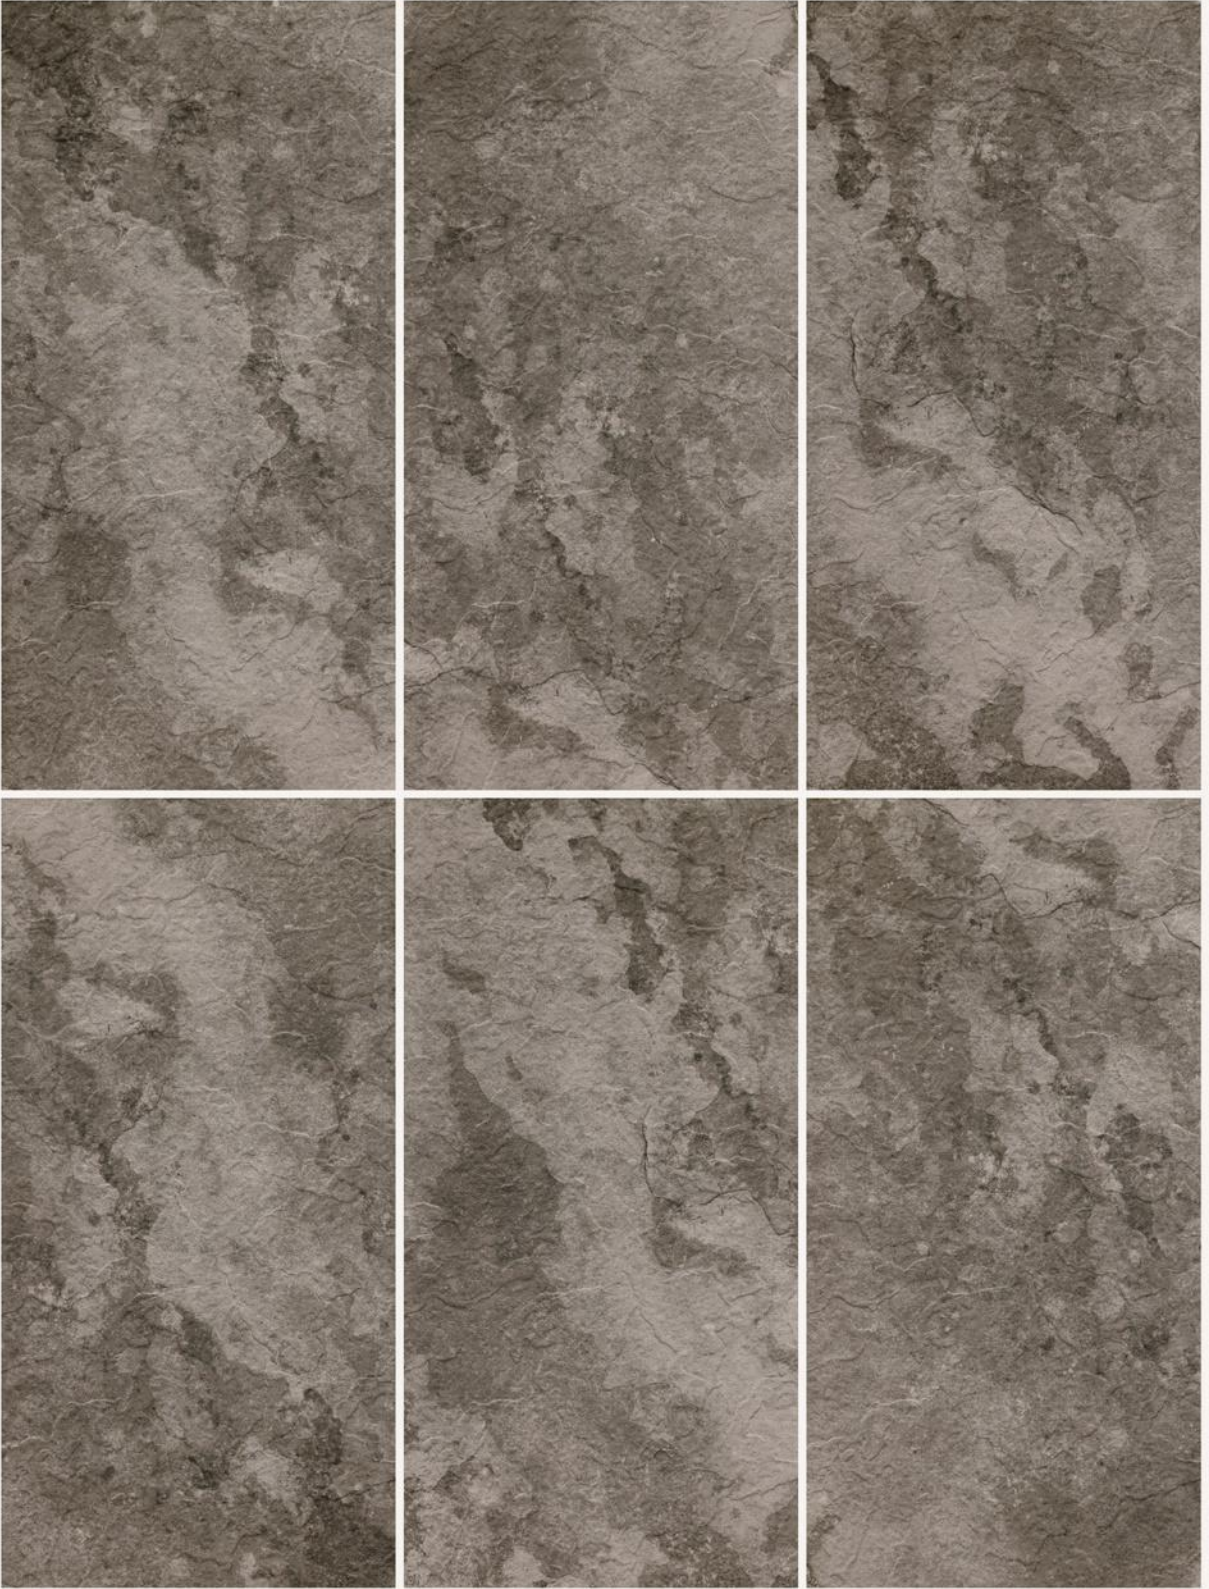

RANDOM - ∞ FACES

Size
600x600mm
600x1200mm

Finish
Rustic

Thickness
15mm
9mm & 15mm

FEATURES

WATER
ABSORPTION
<0.05%

HIGH
STRENGTH

MAINTENANCE
FREE

CHEMICAL
RESISTANCE

ABRASION
RESISTANCE