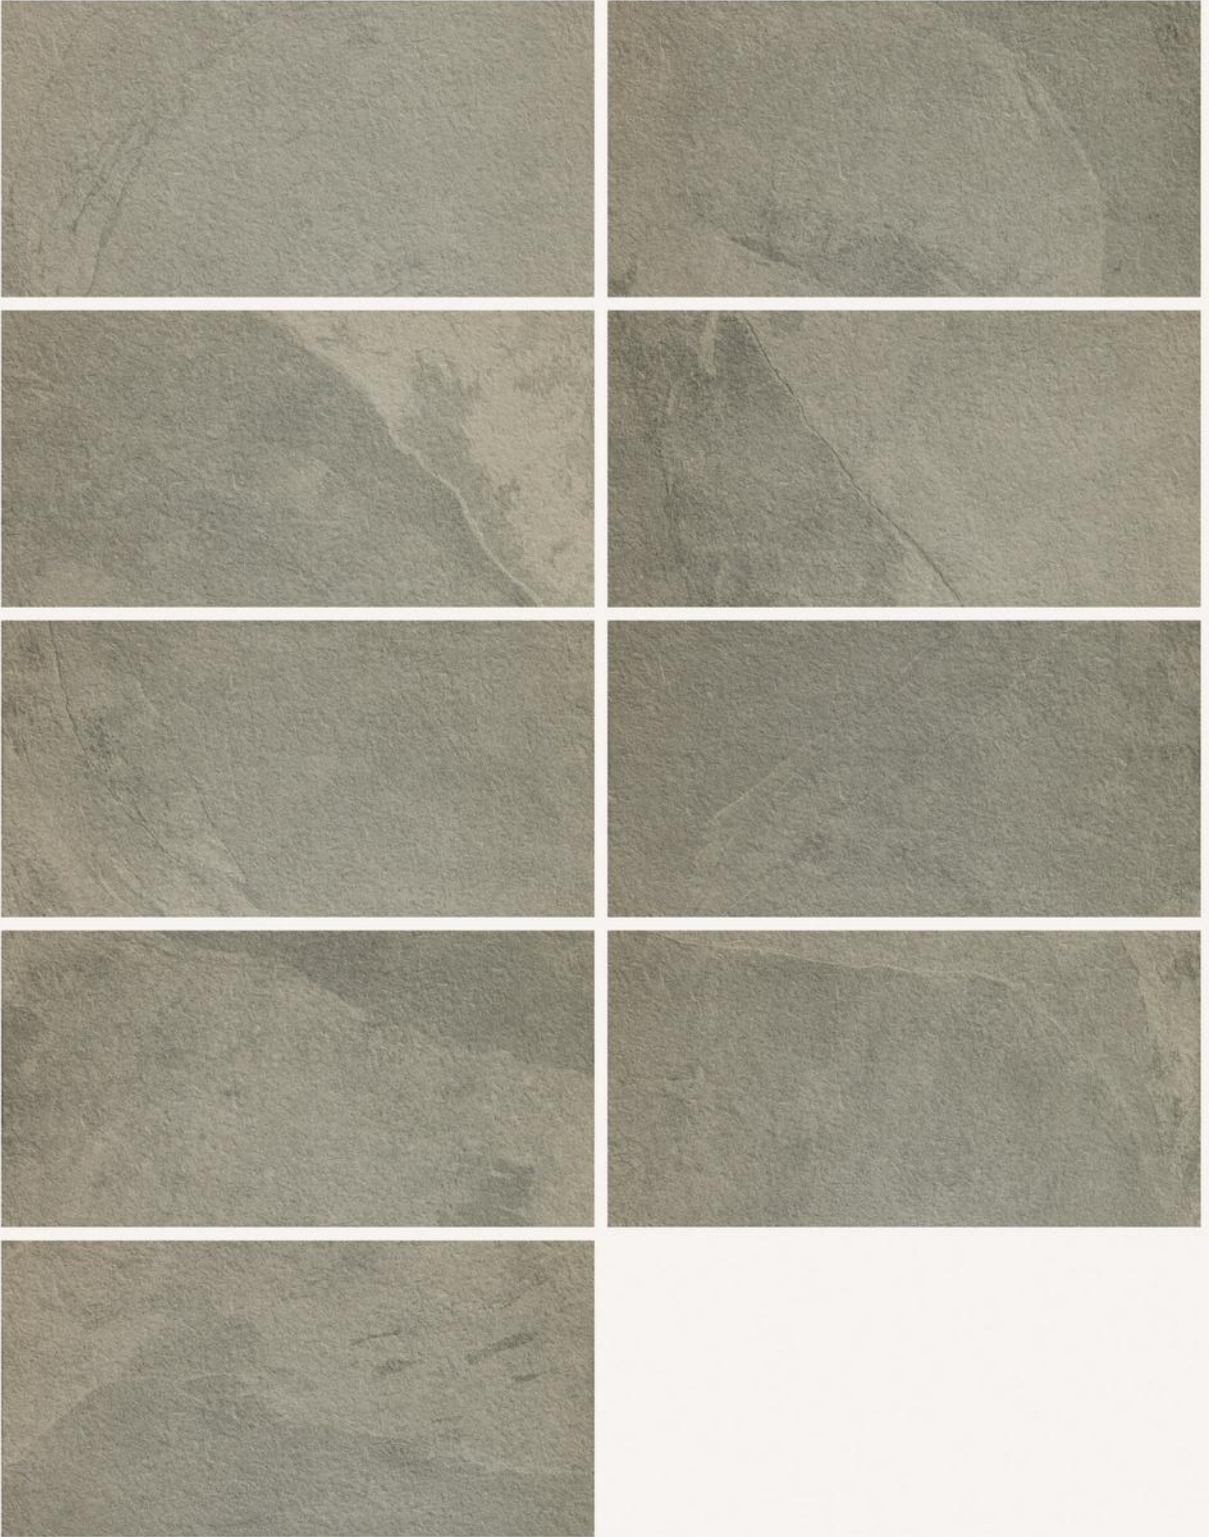

RANDOM - 9 FACES

Size
600x600mm
600x1200mm

Finish
Rustic

Thickness
15mm
9mm & 15mm

FEATURES

WATER
ABSORPTION
<0.05%

HIGH
STRENGTH

MAINTENANCE
FREE

CHEMICAL
RESISTANCE

ABRASION
RESISTANCE