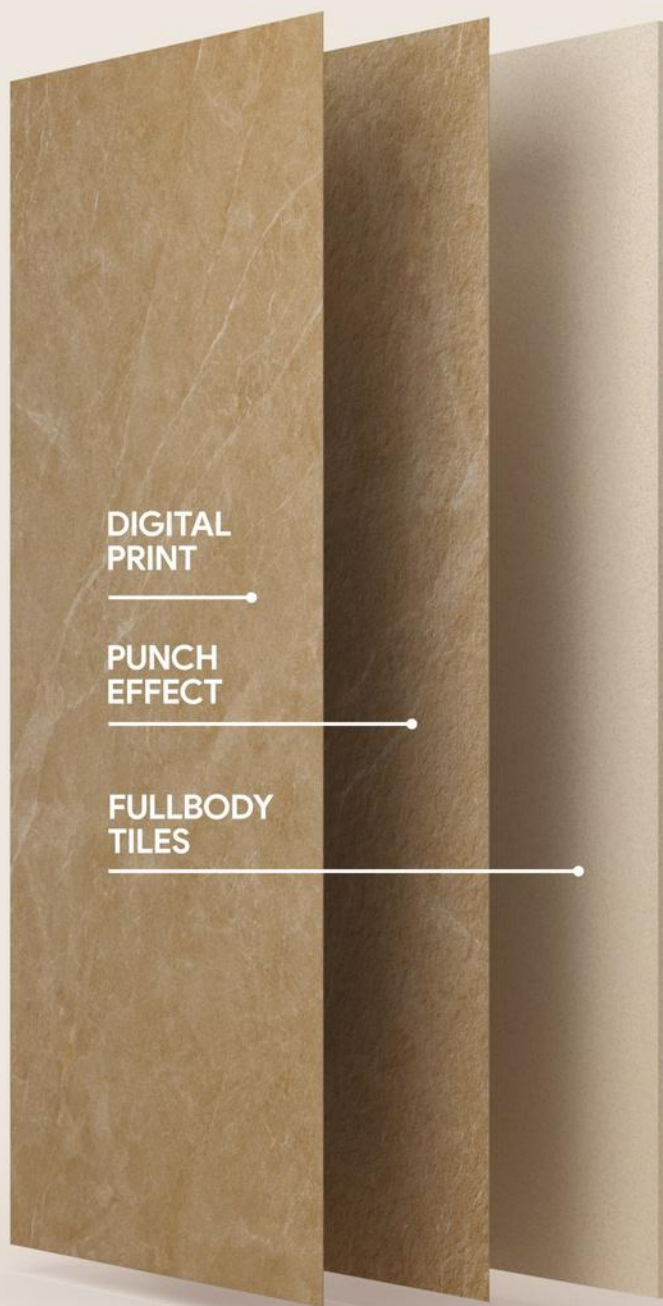

DIGITAL
PRINT

PUNCH
EFFECT

FULLBODY
TILES

DIGITAL PRINTING
TECHNOLOGY