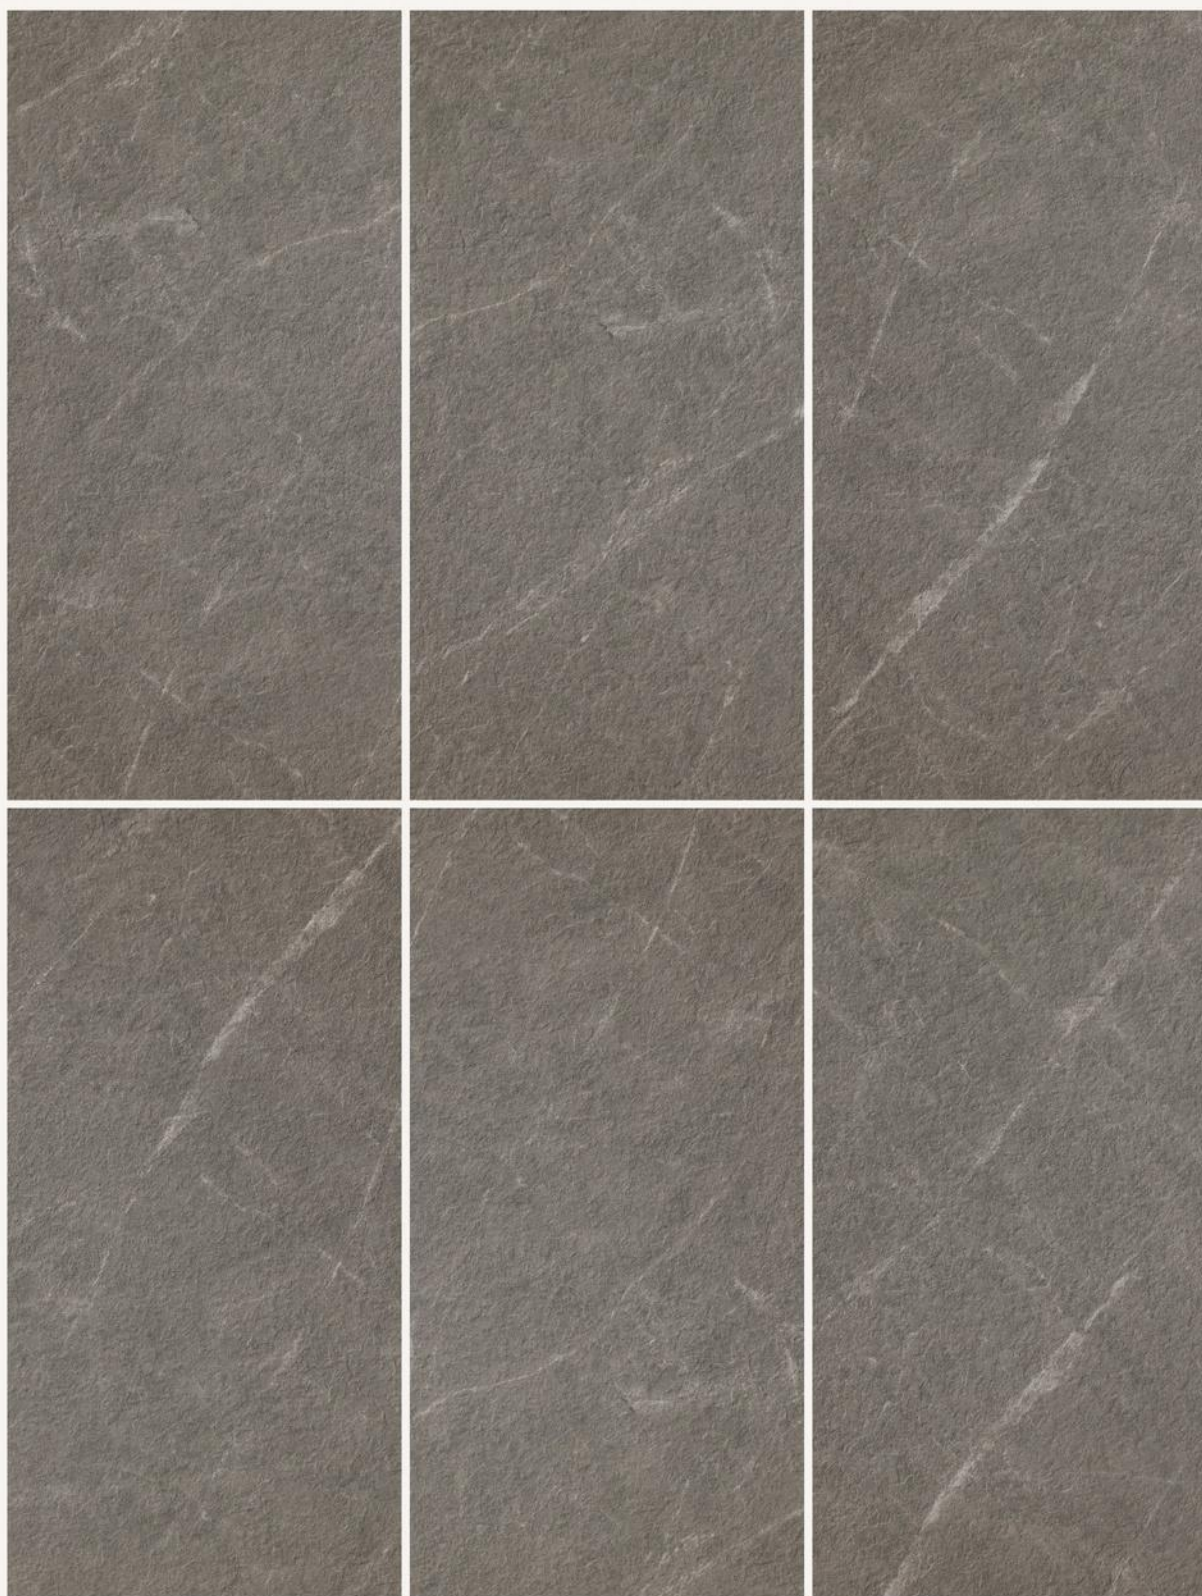

Sutlej
SERIES

Size
600x1200mm

Finish
Rustic

Thickness
9mm

FEATURES

WATER
ABSORPTION
<0.05%

HIGH
STRENGTH

MAINTENANCE
FREE