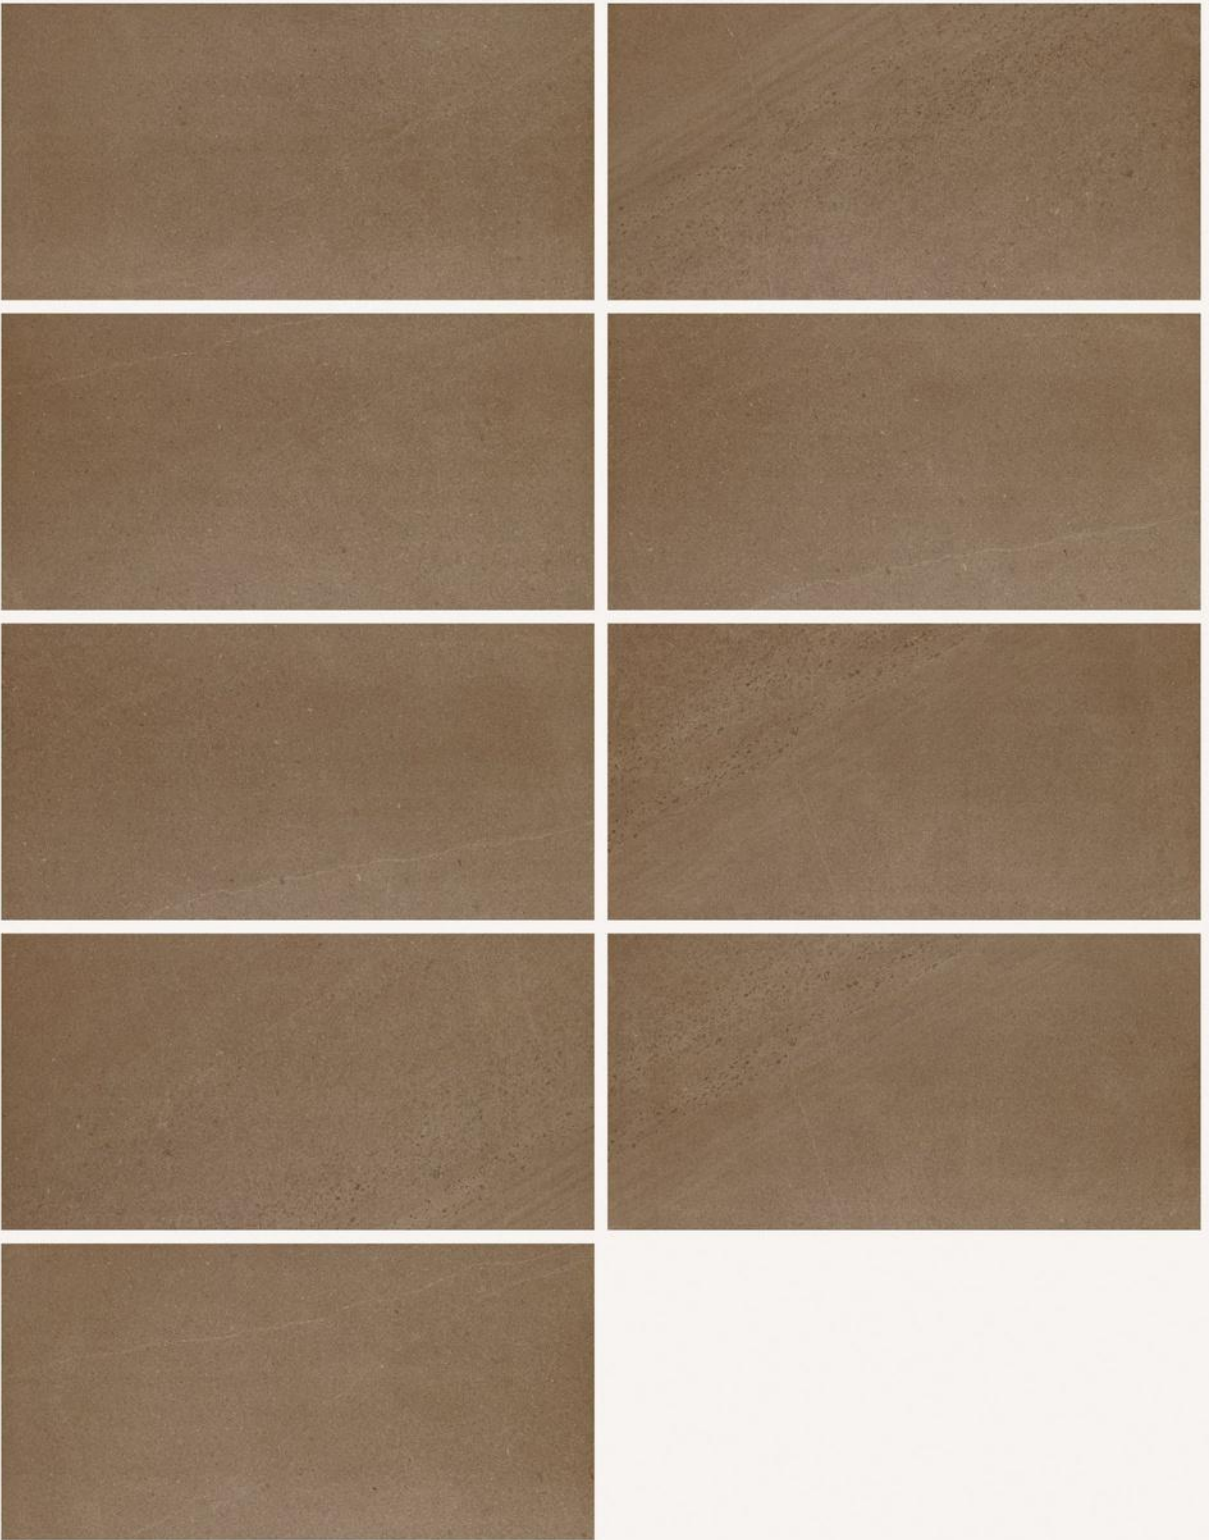

RANDOM - 9 FACES

Size
600x1200mm

Finish
Matt

Thickness
9mm

FEATURES

WATER
ABSORPTION
<0.05%

HIGH
STRENGTH

MAINTENANCE
FREE

CHEMICAL
RESISTANCE

ABRASION
RESISTANCE