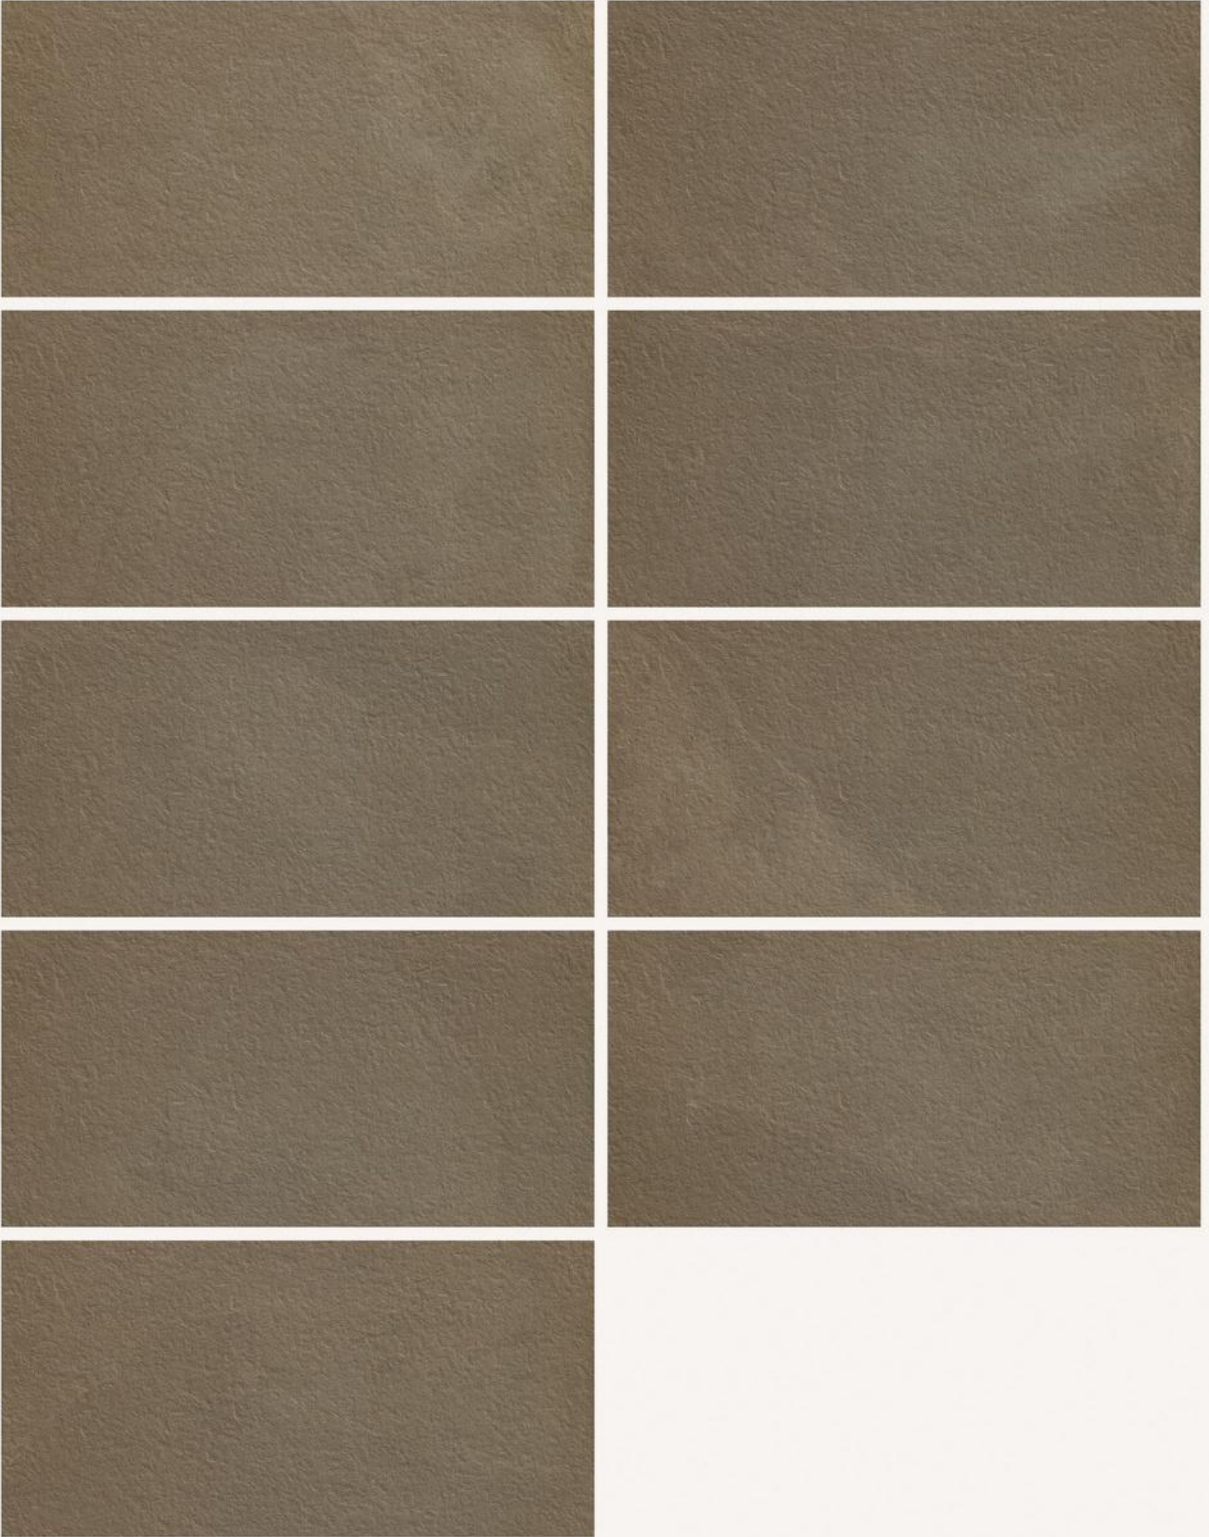

RANDOM - 9 FACES

Size
600x600mm
600x1200mm

Finish
Rustic

Thickness
15mm
9mm & 15mm

FEATURES

WATER
ABSORPTION
<0.05%

HIGH
STRENGTH

MAINTENANCE
FREE