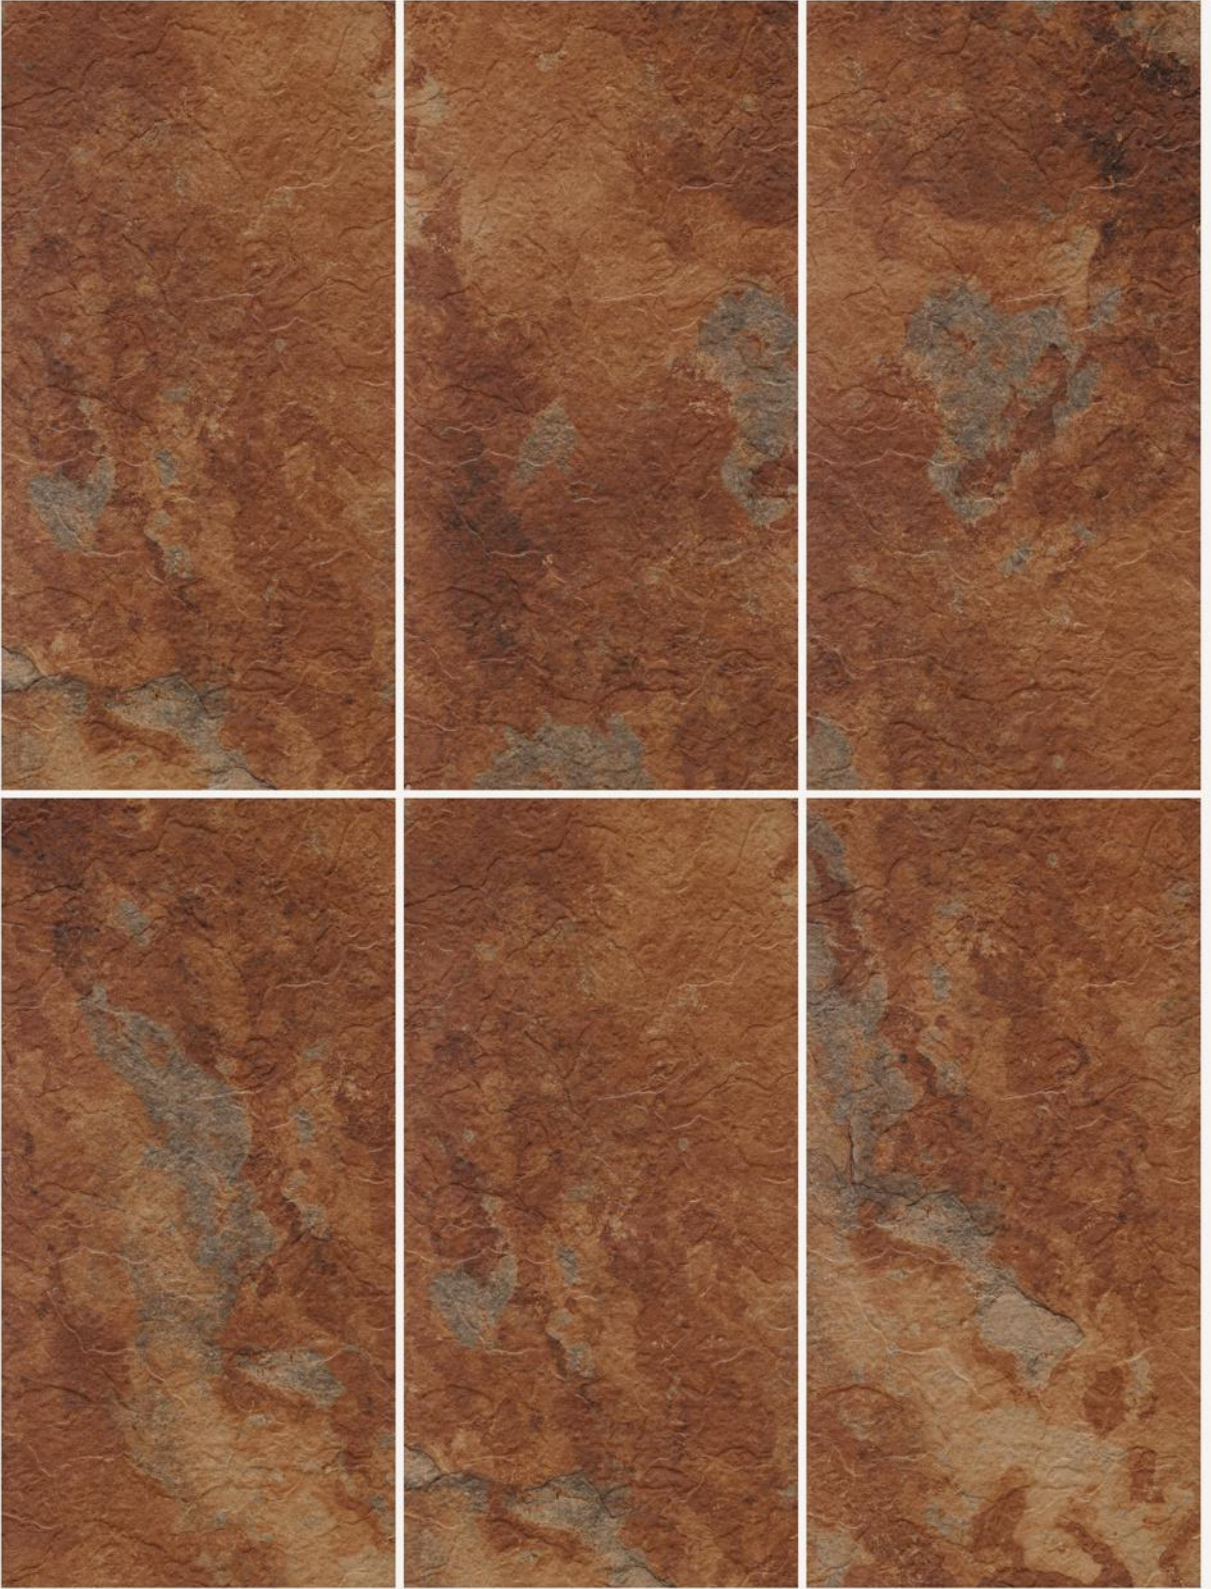

RANDOM - ∞ FACES

Size
600x600mm
600x1200mm

Finish
Rustic

Thickness
15mm
9mm & 15mm

FEATURES

WATER
ABSORPTION
<0.05%

HIGH
STRENGTH

MAINTENANCE
FREE

CHEMICAL
RESISTANCE

ABRASION
RESISTANCE