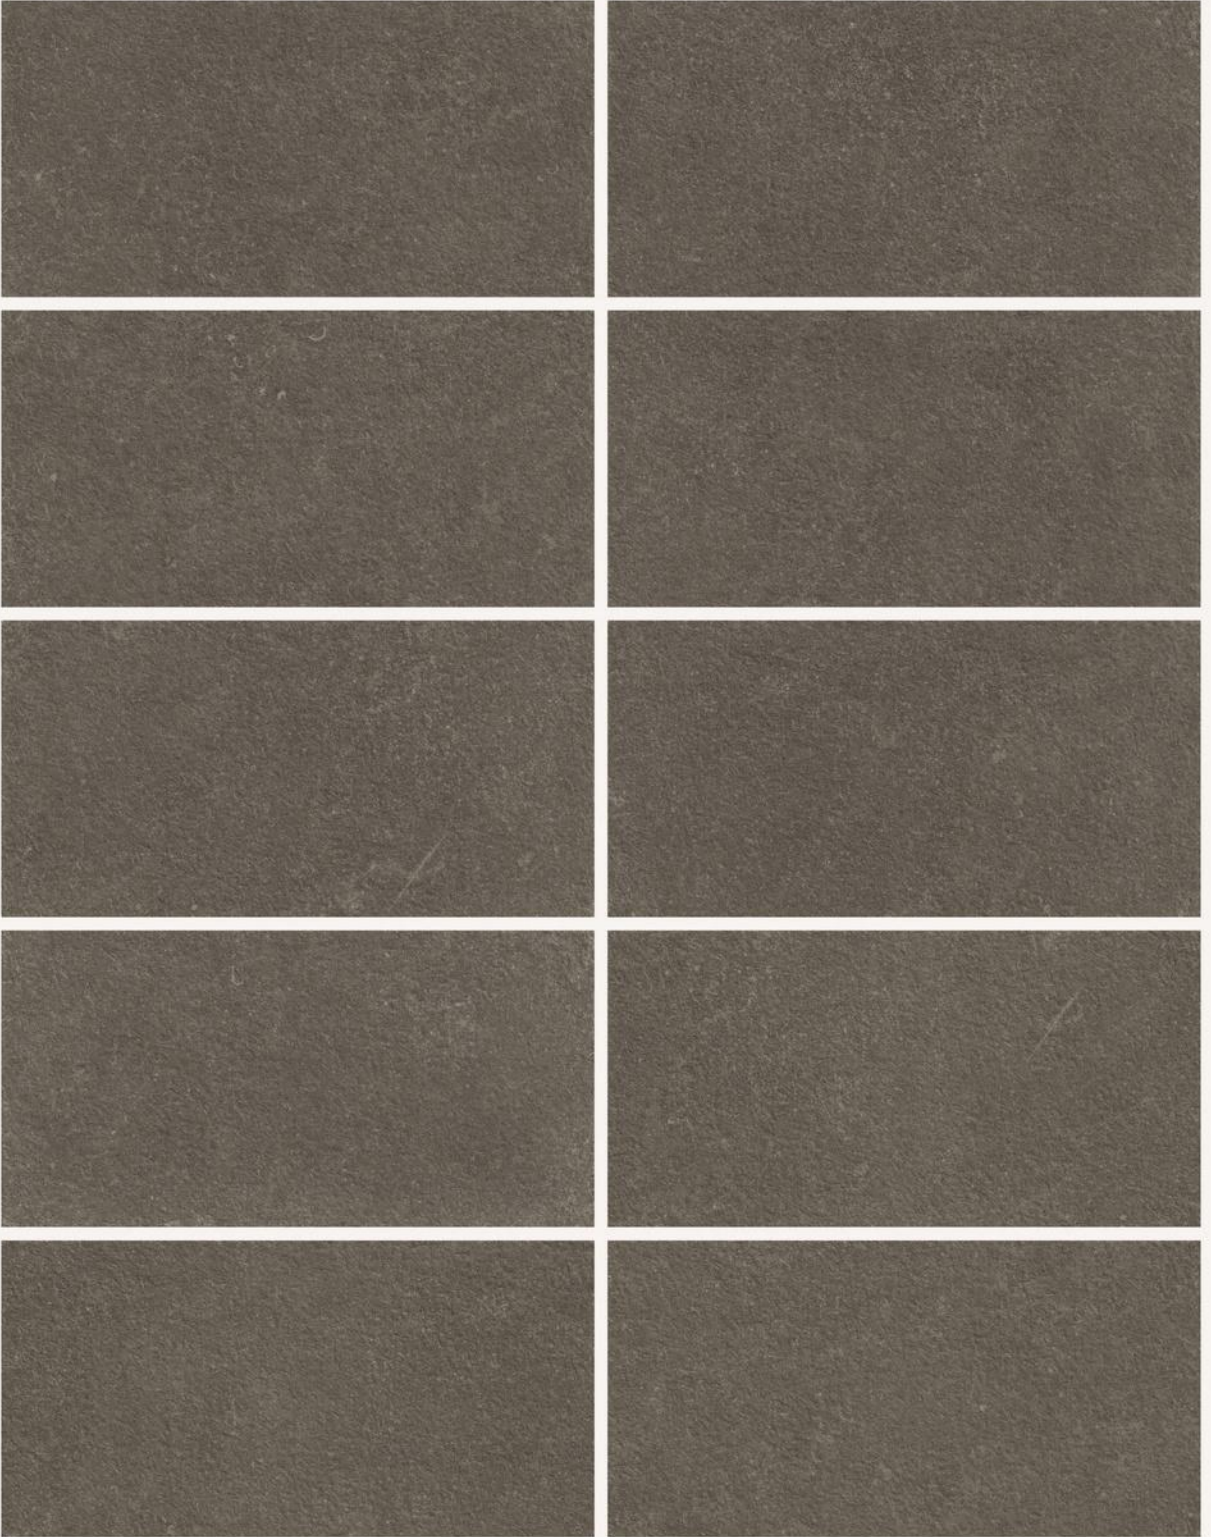

RANDOM - 10 FACES

Size
600x1200mm

Finish
Rustic

Thickness
9mm

FEATURES

WATER
ABSORPTION
<0.05%

HIGH
STRENGTH

MAINTENANCE
FREE

CHEMICAL
RESISTANCE

ABRASION
RESISTANCE