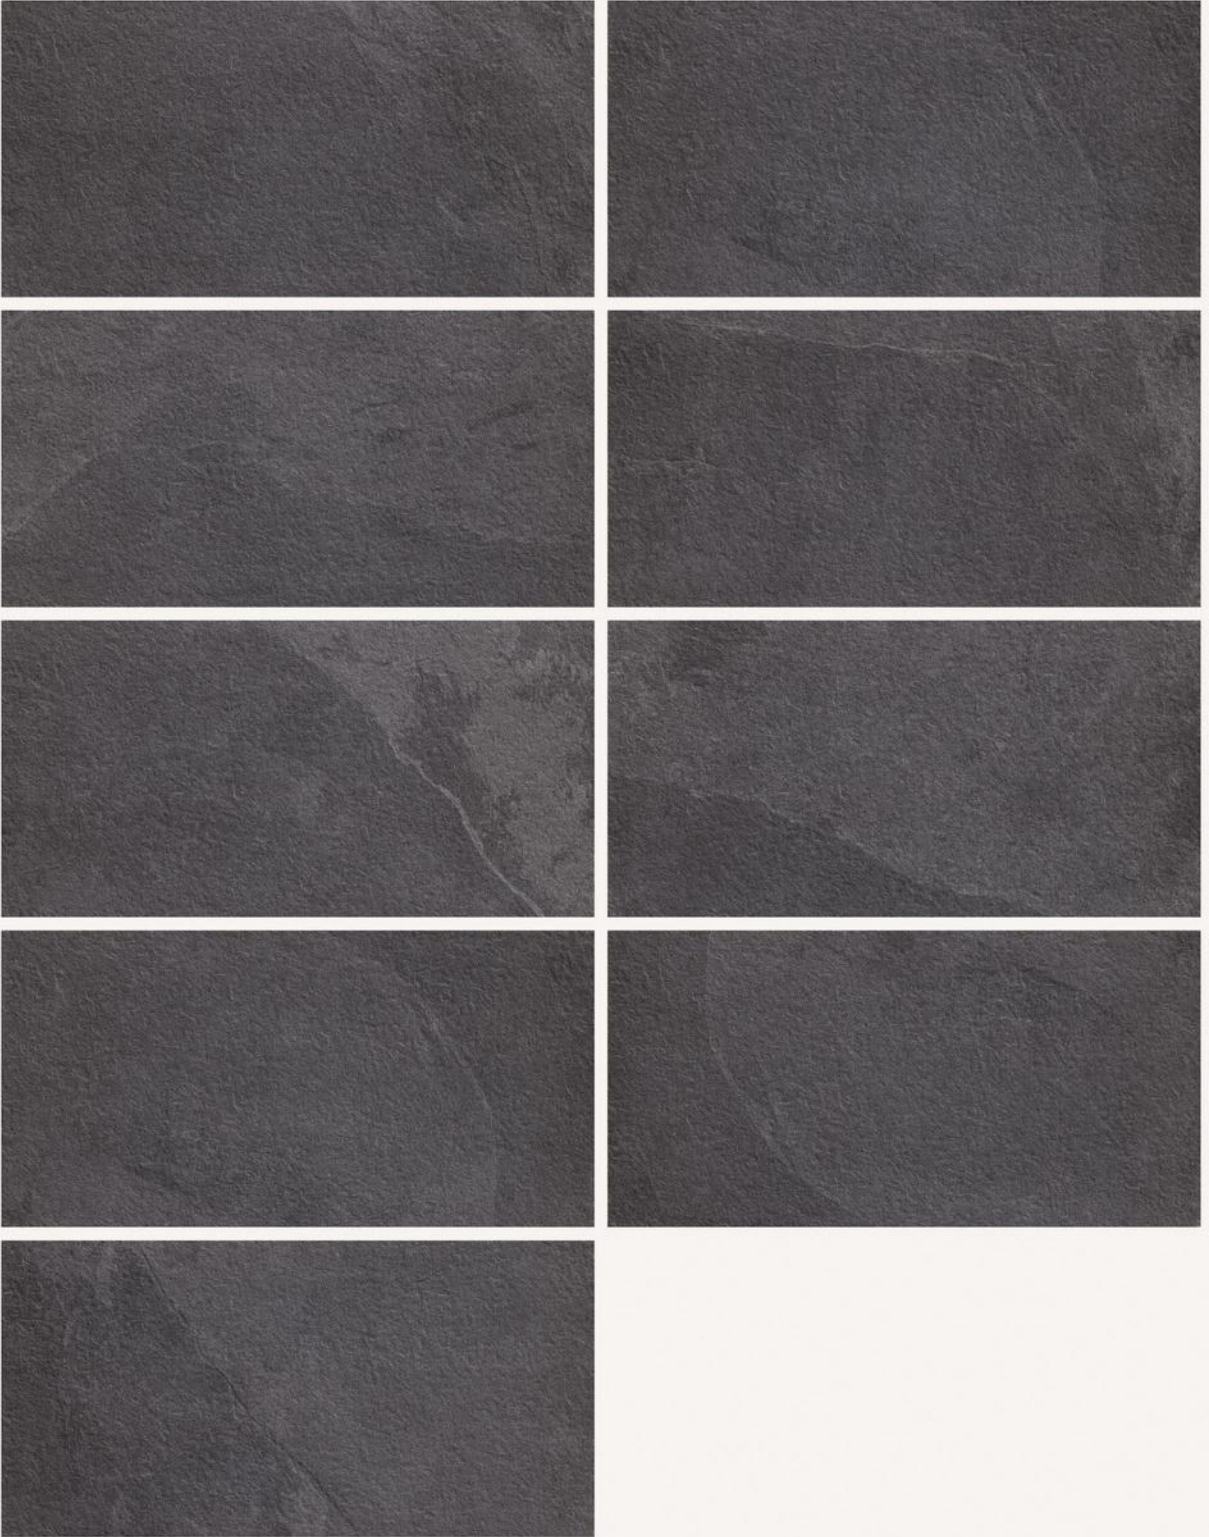

RANDOM - 9 FACES

Size
600x600mm
600x1200mm

Finish
Rustic

Thickness
15mm
9mm & 15mm

FEATURES

WATER
ABSORPTION
<0.05%

HIGH
STRENGTH

MAINTENANCE
FREE

CHEMICAL
RESISTANCE

ABRASION
RESISTANCE